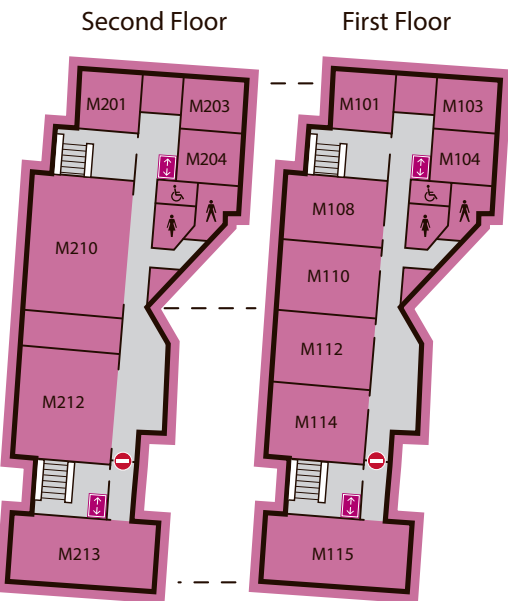

Ground Floor

Hills Road Sixth Form College
Cambridge

- Rooms S001 – S012
Physics
- Rooms G001 – G038
Economics & Business,
Political & Social Sciences, History
- Rooms B001 – B019
Careers, SILS, The Zone, Psychology,
Student Services, Hlstory of Art
- Rooms P001 – P056
Music, Performing Arts
- Rooms M006 – M018
Performing Arts,
Physical Education
- Rooms Y001 – Y010
Geography, Geology
- Rooms A001 – A017
Art & Design
- Rooms R001 – R029
IT Services, MIS, Bursary,
Exams Office, Meeting Room,
Main Administrative Offices

Reprographics

Entrances

Lifts

Restaurant,
Café

Emergency
Telephones

Toilets

Hills Road Sixth Form College, Hills Road, Cambridge • CB2 8PE • 01223 247 251

First Floor

- Rooms S101 – S114
S201 – S207
Computing, Chemistry
- Rooms G101 – G136
English & Media Studies
Modern Languages, Classics
- Rooms B101 – B104
Extended Project
- Rooms P101 – P137
Guidance
- Rooms M101 – M115
M201 – M213
Mathematics, Performing Arts
- Rooms Y101 – Y110
Biology
- Rooms A101 – A106
A201 – A205
Art & Design, Photography
- Rooms R101 – R123
Library, Study Skills
Basement: RB01 – RB21
Reprographics, The Hub

Second Floor

Second Floor

First Floor

Second Floor

PURBECK RD

HILLS ROAD

City Centre →