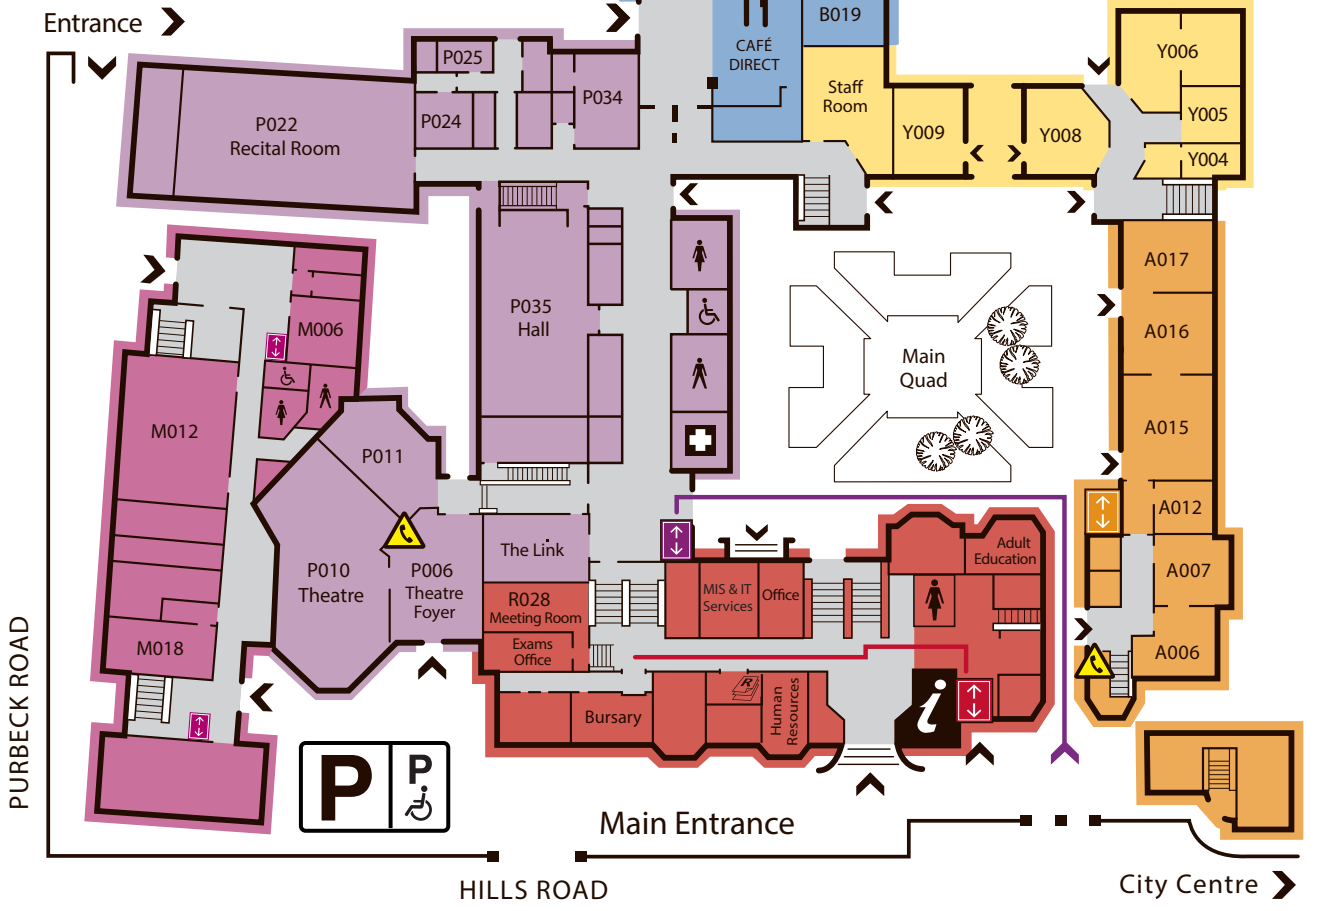

Hills Road Sixth Form College, Hills Road, Cambridge • CB2 8PE • 01223 247 251