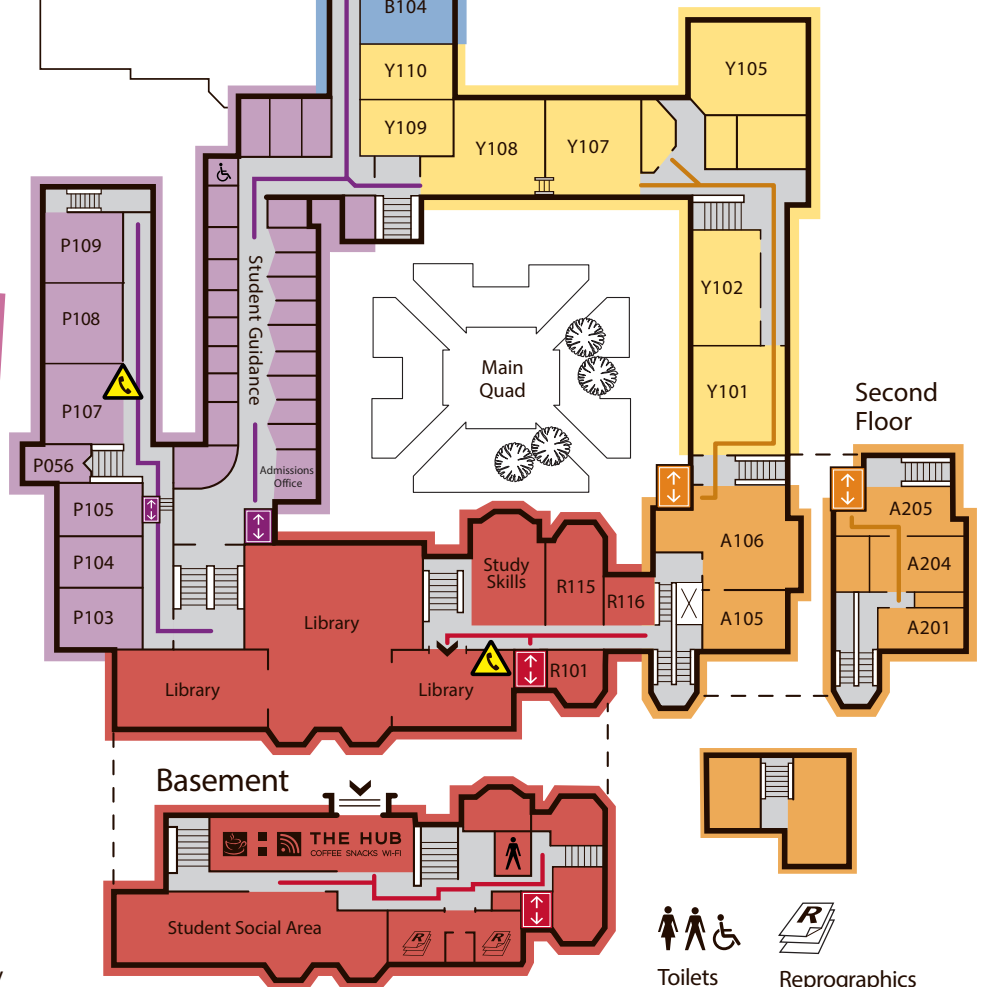

Ground Floor

Hills Road Sixth Form College
Cambridge

- Rooms S001 – S012
Physics
- Rooms G001 – G038
Economics & Business,
Political & Social Sciences, History
- Rooms B001 – B019
Careers, SILS, The Zone, Psychology,
Student Services, Hlstory of Art
- Rooms P001 – P056
Music, Performing Arts
- Rooms M006 – M018
Performing Arts,
Physical Education
- Rooms Y001 – Y010
Geography, Geology
- Rooms A001 – A017
Art & Design
- Rooms R001 – R029
IT Services, MIS, Bursary,
Exams Office, Meeting Room,
Main Administrative Offices

- Rooms S101 – S114
S201 – S207
Computing, Chemistry
- Rooms G101 – G136
English & Media Studies
Modern Languages, Classics
- Rooms B101 – B104
Extended Project
- Rooms P101 – P137
Guidance
- Rooms M101 – M115
M201 – M213
Mathematics, Performing Arts
- Rooms Y101 – Y110
Biology
- Rooms A101 – A106
A201 – A205
Art & Design, Photography
- Rooms R101 – R123
Library, Study Skills
Basement: RB01 – RB21
Reprographics, The Hub

Second Floor

Second Floor

First Floor

Second Floor

PURBECK RD

HILLS ROAD

City Centre →