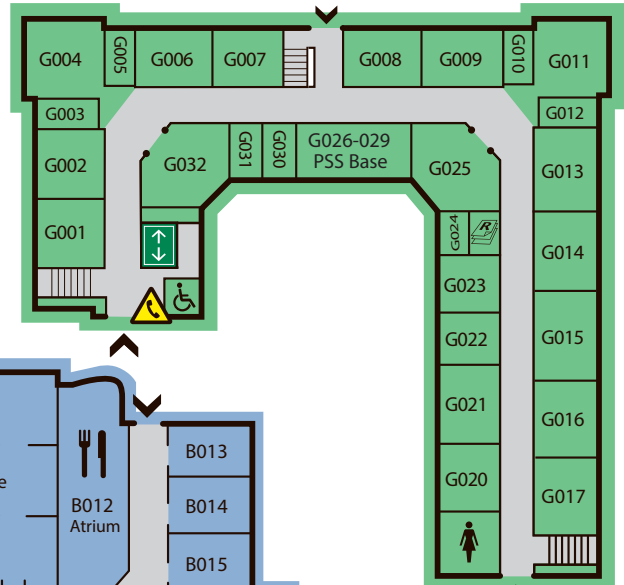

Reprographics

Entrances

Lifts

Restaurant,
Café

Emergency
Telephones

Toilets

Hills Road Sixth Form College, Hills Road, Cambridge • CB2 8PE • 01223 247 251

First Floor

- Rooms S101 – S114
S201 – S207
Computing, Chemistry
- Rooms G101 – G136
English & Media Studies
Modern Languages, Classics
- Rooms B101 – B104
Extended Project
- Rooms P101 – P137
Guidance
- Rooms M101 – M115
M201 – M213
Mathematics, Performing Arts
- Rooms Y101 – Y110
Biology
- Rooms A101 – A106
A201 – A205
Art & Design, Photography
- Rooms R101 – R123
Library, Study Skills
Basement: RB01 – RB21
Reprographics, The Hub