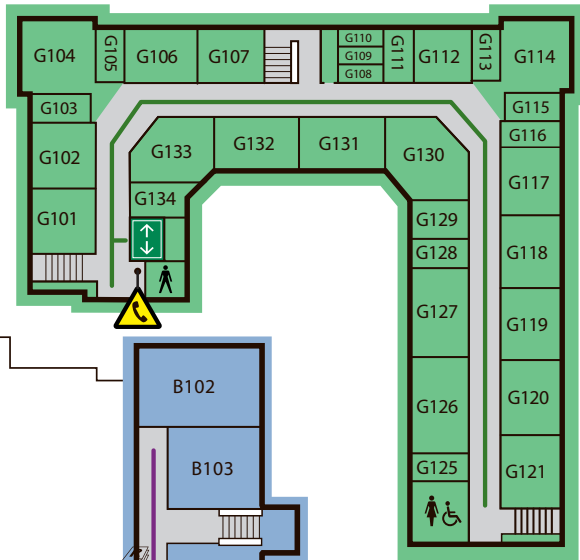

Second Floor

First Floor